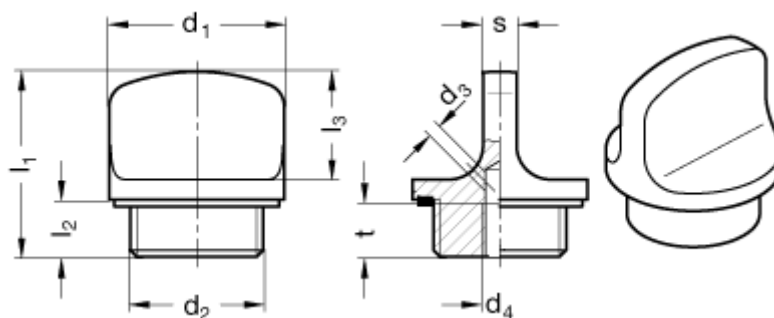

Data Sheet

Article number: 201130523

Description: E+G Threaded plug temperatur up to 200C
GN 442-32-M26x1,5-1-SW

Measures

$d_1 = 32$

$d_2 = M 26 \times 1,5$

$d_3 = 2$

$d_4 = M 5$